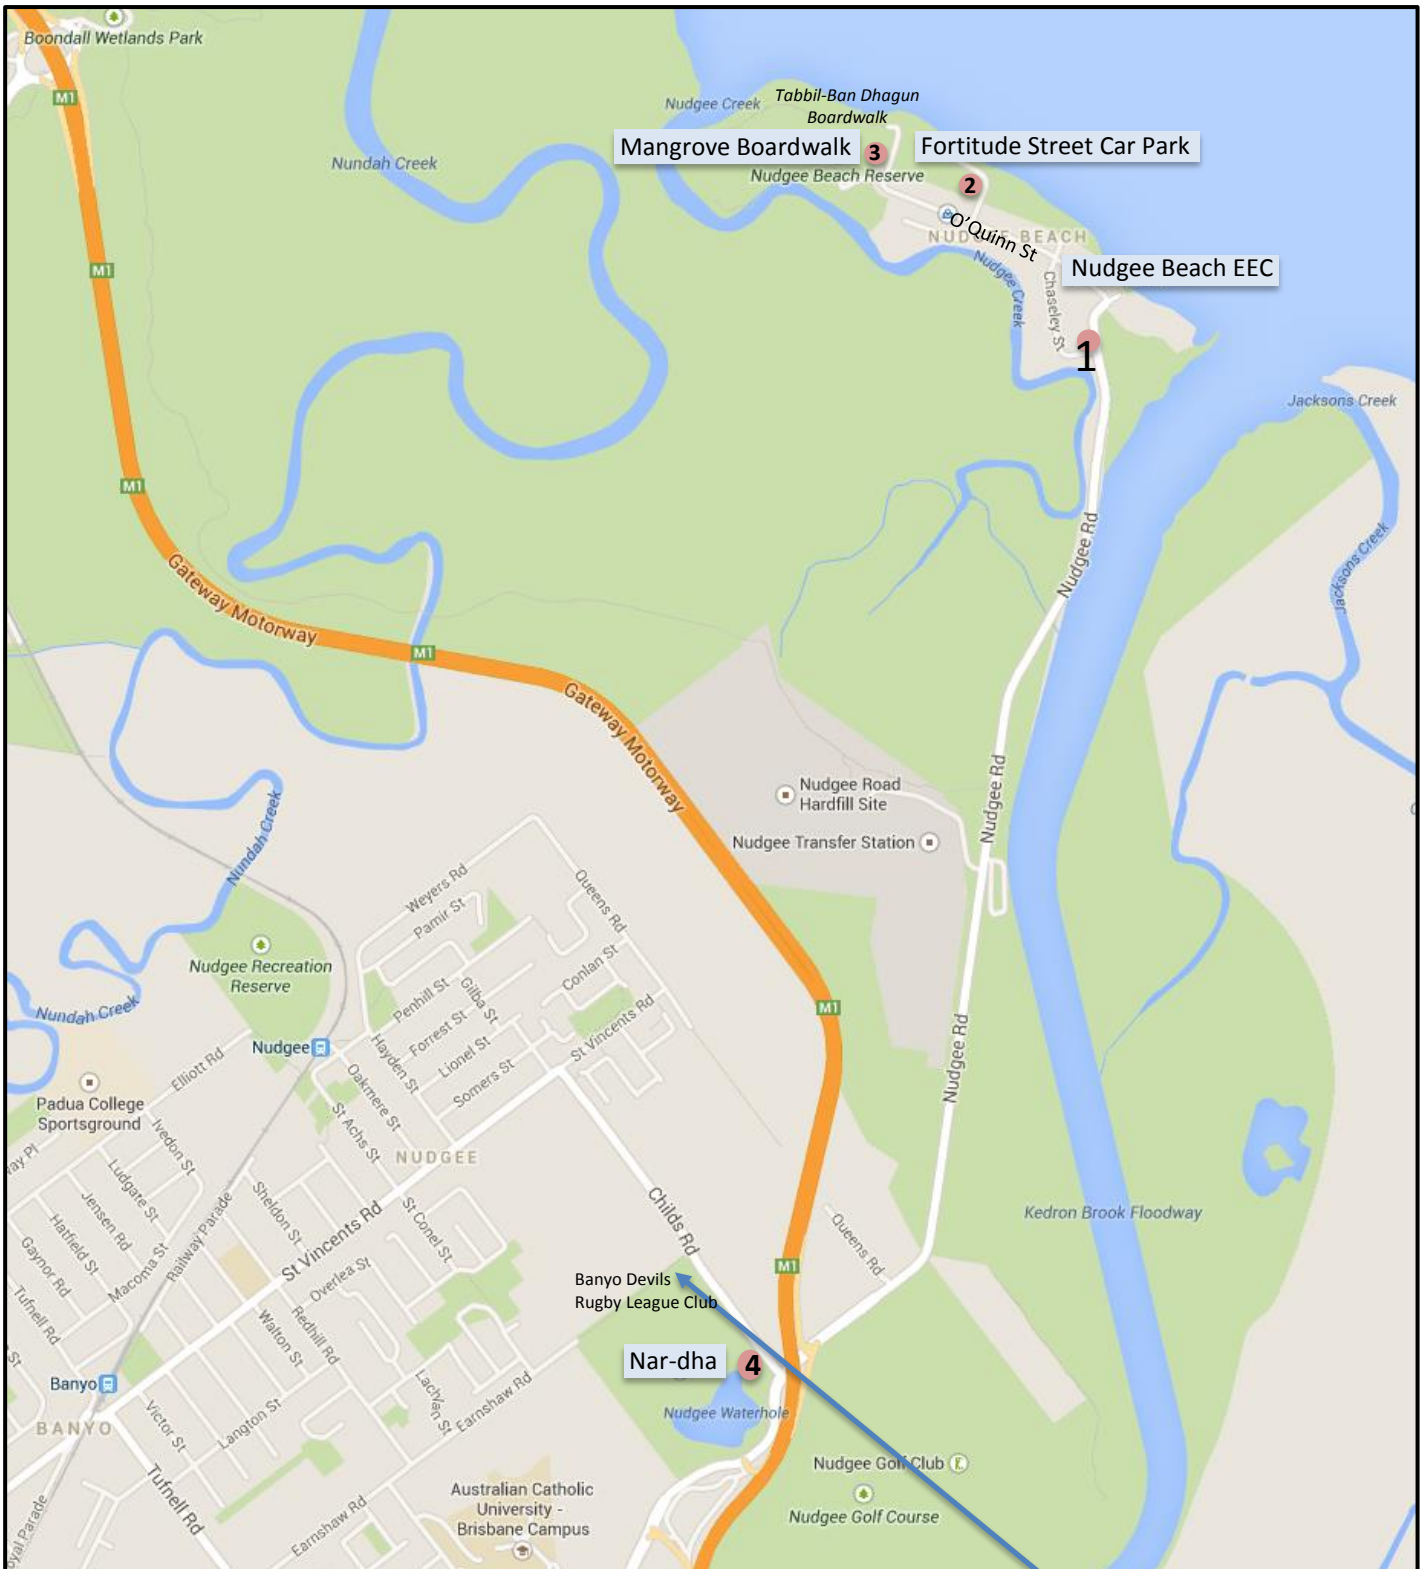

NUDGEE BEACH
environmental education centre

Nudgee Beach EEC Bus Drop-off Areas

1. **Nudgee Beach Environmental Education Centre** – On the corner of Nudgee Road and Chasely Street, front entrance is on Nudgee Road.
2. **Fortitude Street Car Park** – Turn right into Fortitude Street from Nudgee Road and park at the shelter shed.
3. **Mangrove Boardwalk** – Go to the end of O'Quinn Street.
4. **Nar-dha (Nudgee Waterholes)** – Turn into Childs Road and park at Banyo Rugby League Club 51 Childs Rd Nudgee