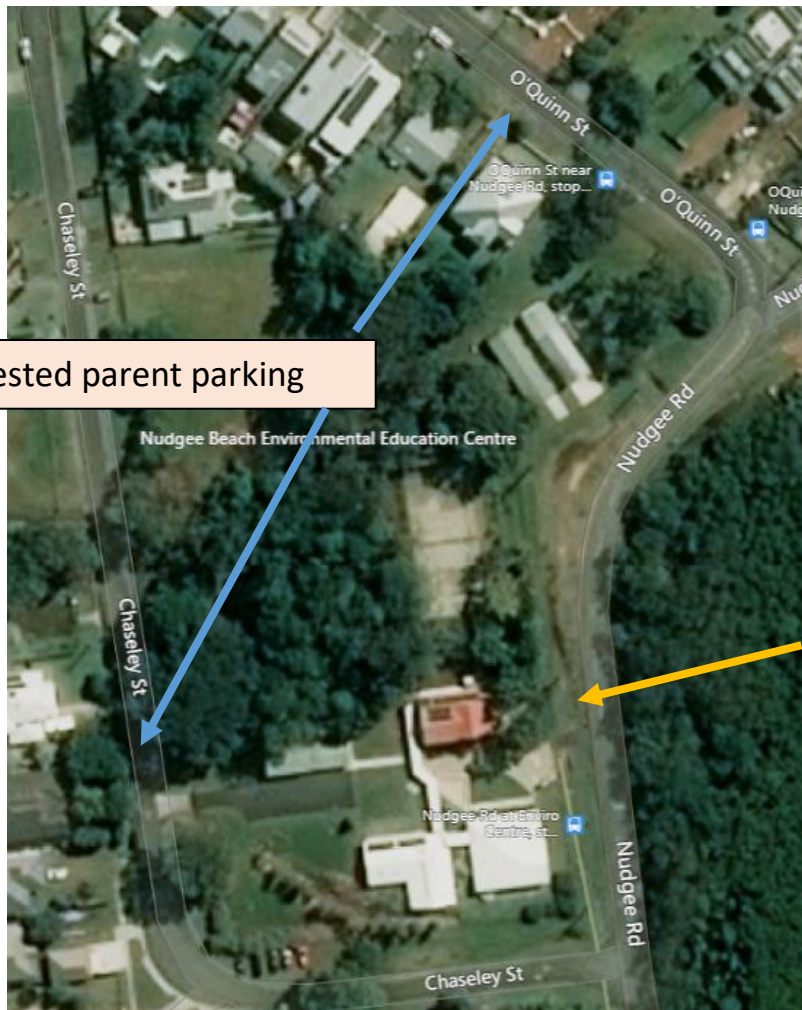

Nudgee Beach Environmental Education Centre

Corner of Nudgee Rd and Chasley St
Nudgee Beach 4016

recommended parking areas

Suggested parent parking

Further information regarding parking can be obtained from the Council website at www.brisbane.qld.gov.au or by contacting the Council on 34038888

Recommended bus drop off area

The centre cannot dictate to drivers where to park and drivers must make judgements based on their experience and the Law. The above guide is designed to assist schools so that parents and buses can all park safely. The centre's main concern is that students can move from buses to the centre grounds safely. Parking within the centre grounds is reserved for authorised staff only. This will minimise vehicle movements while students are on centre grounds. As Council can issue on the spot fines for vehicles parked on the nature strip please park on the side of the road that has the curb and channelling.